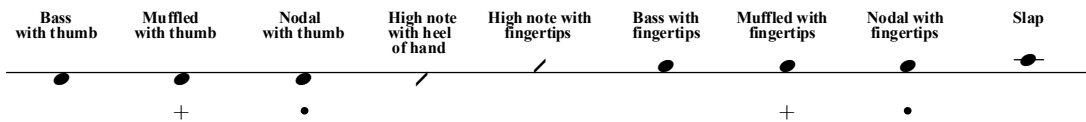

Choro Camp June 23

Pandeiro [special topics]

Teacher: Clarice Magalhães

Tum Tá Que TáGrooves for Pandeiro Orquestra

THE 9 NOTES IN THE SINGLE-LINE STAFF:

1 - Ijexá

Groove 1

Xequerê