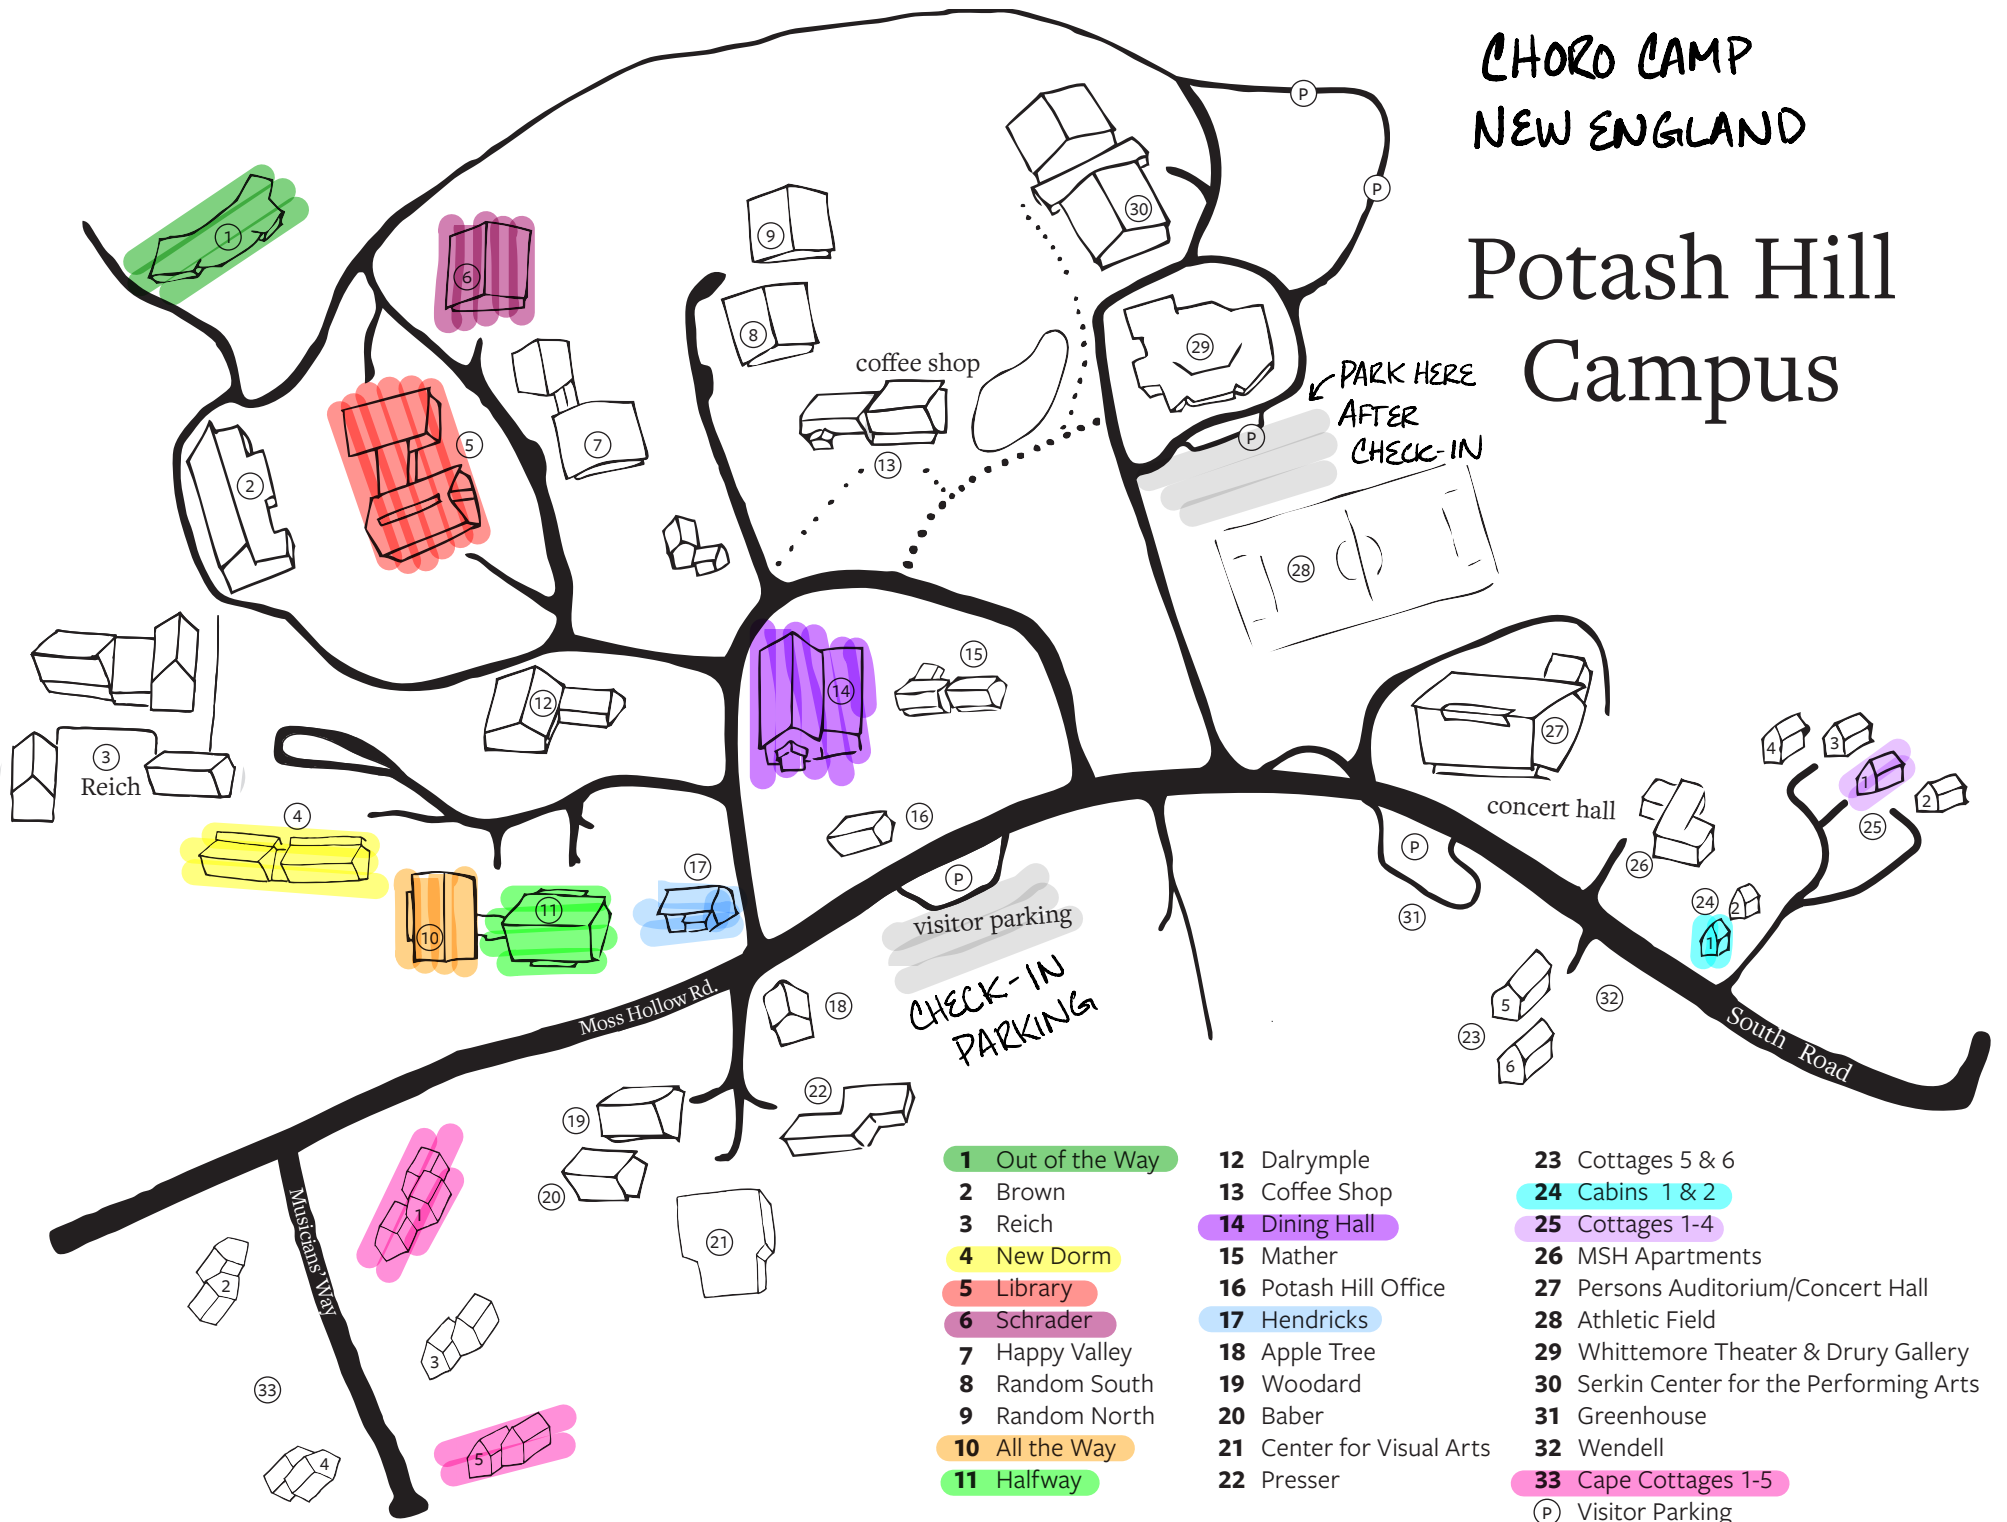

CHORO CAMP
NEW ENGLAND

Potash Hill
Campus

- | | | |
|-------------------------|----------------------------------|---|
| 1 Out of the Way | 12 Dalrymple | 23 Cottages 5 & 6 |
| 2 Brown | 13 Coffee Shop | 24 Cabins 1 & 2 |
| 3 Reich | 14 Dining Hall | 25 Cottages 1-4 |
| 4 New Dorm | 15 Mather | 26 MSH Apartments |
| 5 Library | 16 Potash Hill Office | 27 Persons Auditorium/Concert Hall |
| 6 Schrader | 17 Hendricks | 28 Athletic Field |
| 7 Happy Valley | 18 Apple Tree | 29 Whittemore Theater & Drury Gallery |
| 8 Random South | 19 Woodard | 30 Serkin Center for the Performing Arts |
| 9 Random North | 20 Baber | 31 Greenhouse |
| 10 All the Way | 21 Center for Visual Arts | 32 Wendell |
| 11 Halfway | 22 Presser | 33 Cape Cottages 1-5 |
| | | (P) Visitor Parking |